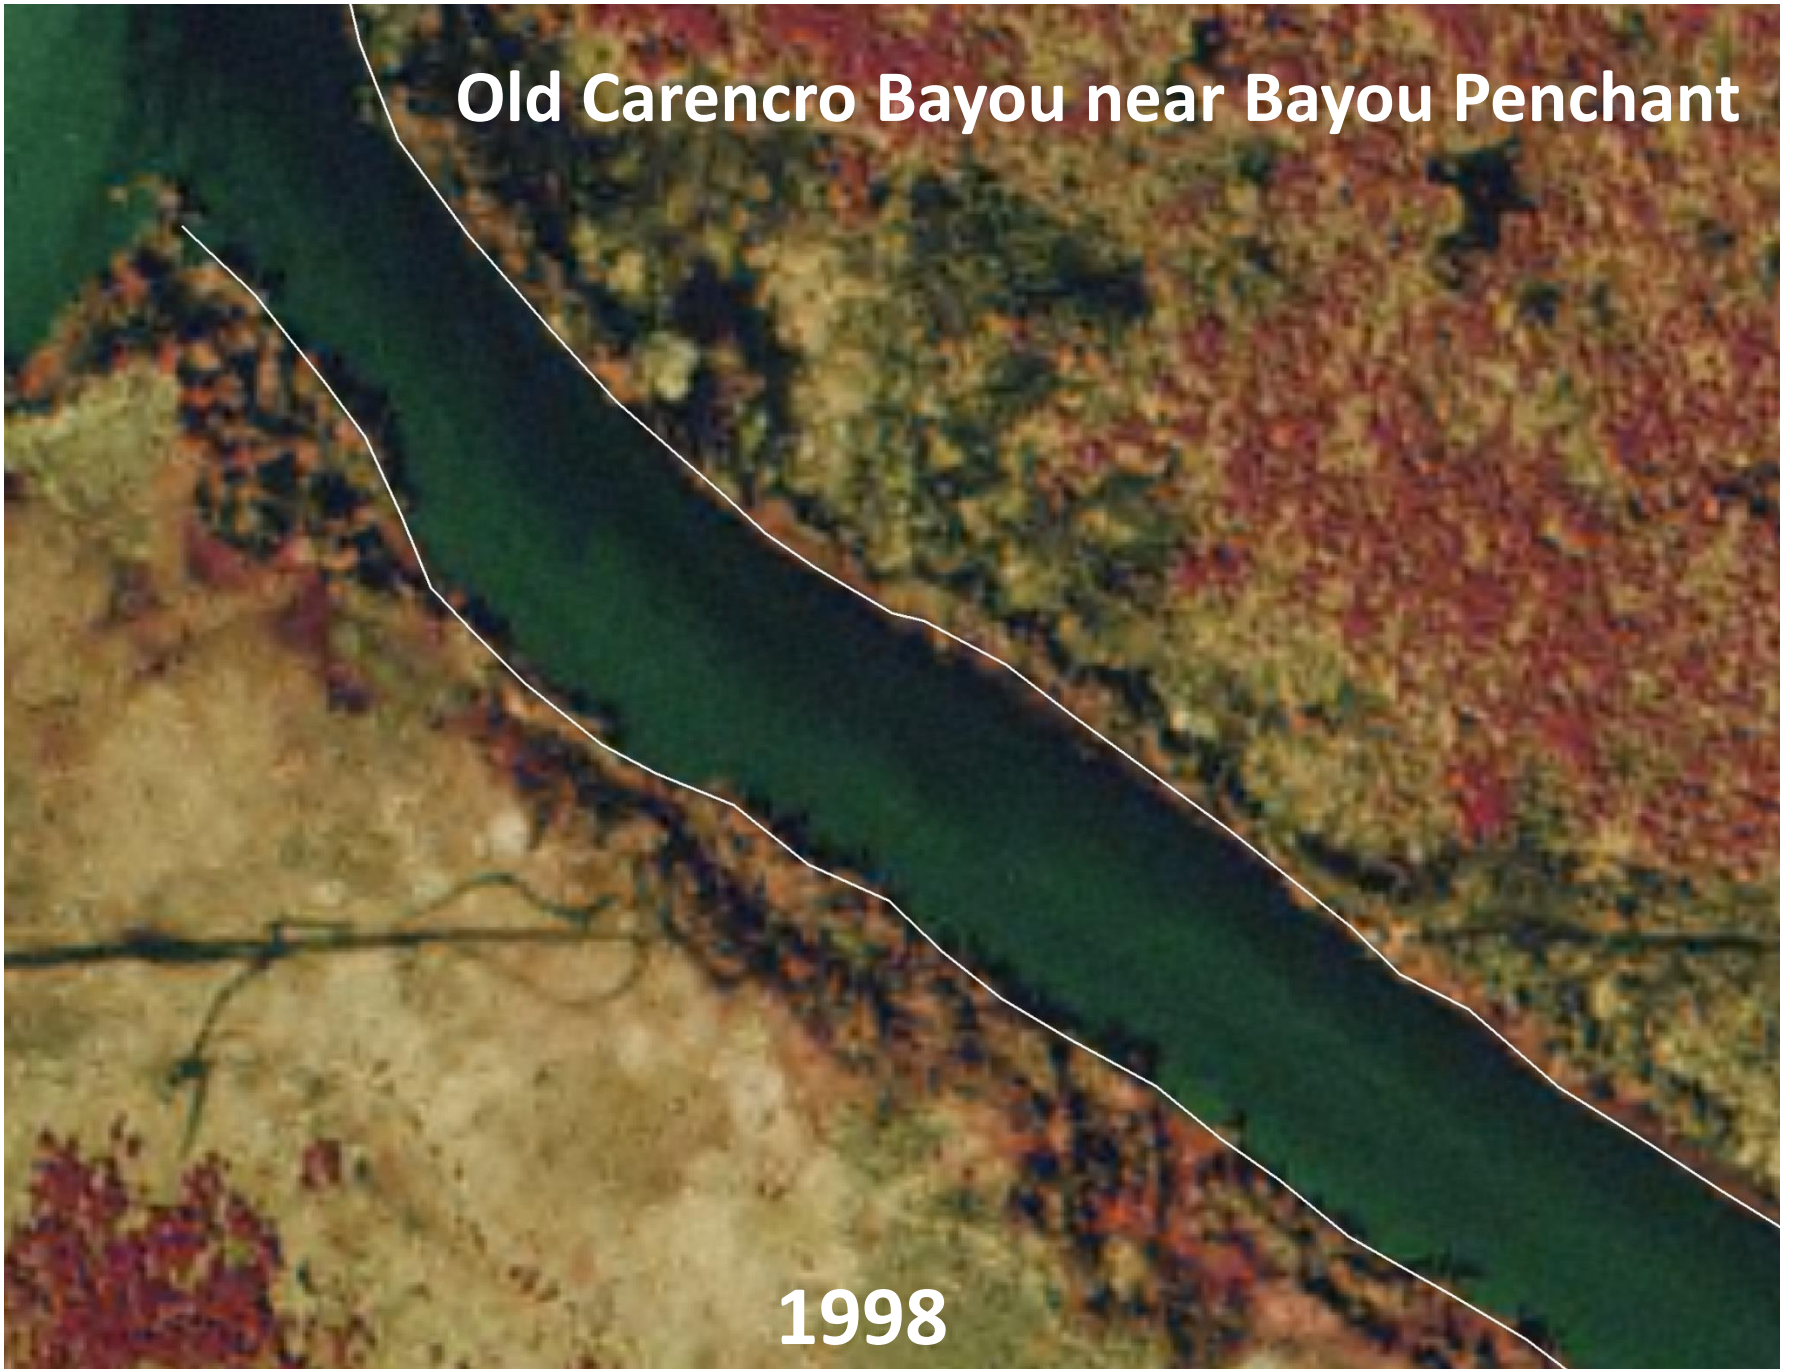

LEGEND

-  Channel accretion
-  Lake accretion

Old Carencro Bayou near Bayou Penchant

1998

Old Carencro Bayou near Bayou Penchant

Mar 2010 to Jan 2011

Depth	New Marsh BD (g/cm³)	Interior Marsh BD (g/cm³)
0 - 24 cm depth	0.269	0.046
24-48 cm depth	0.287	0.133