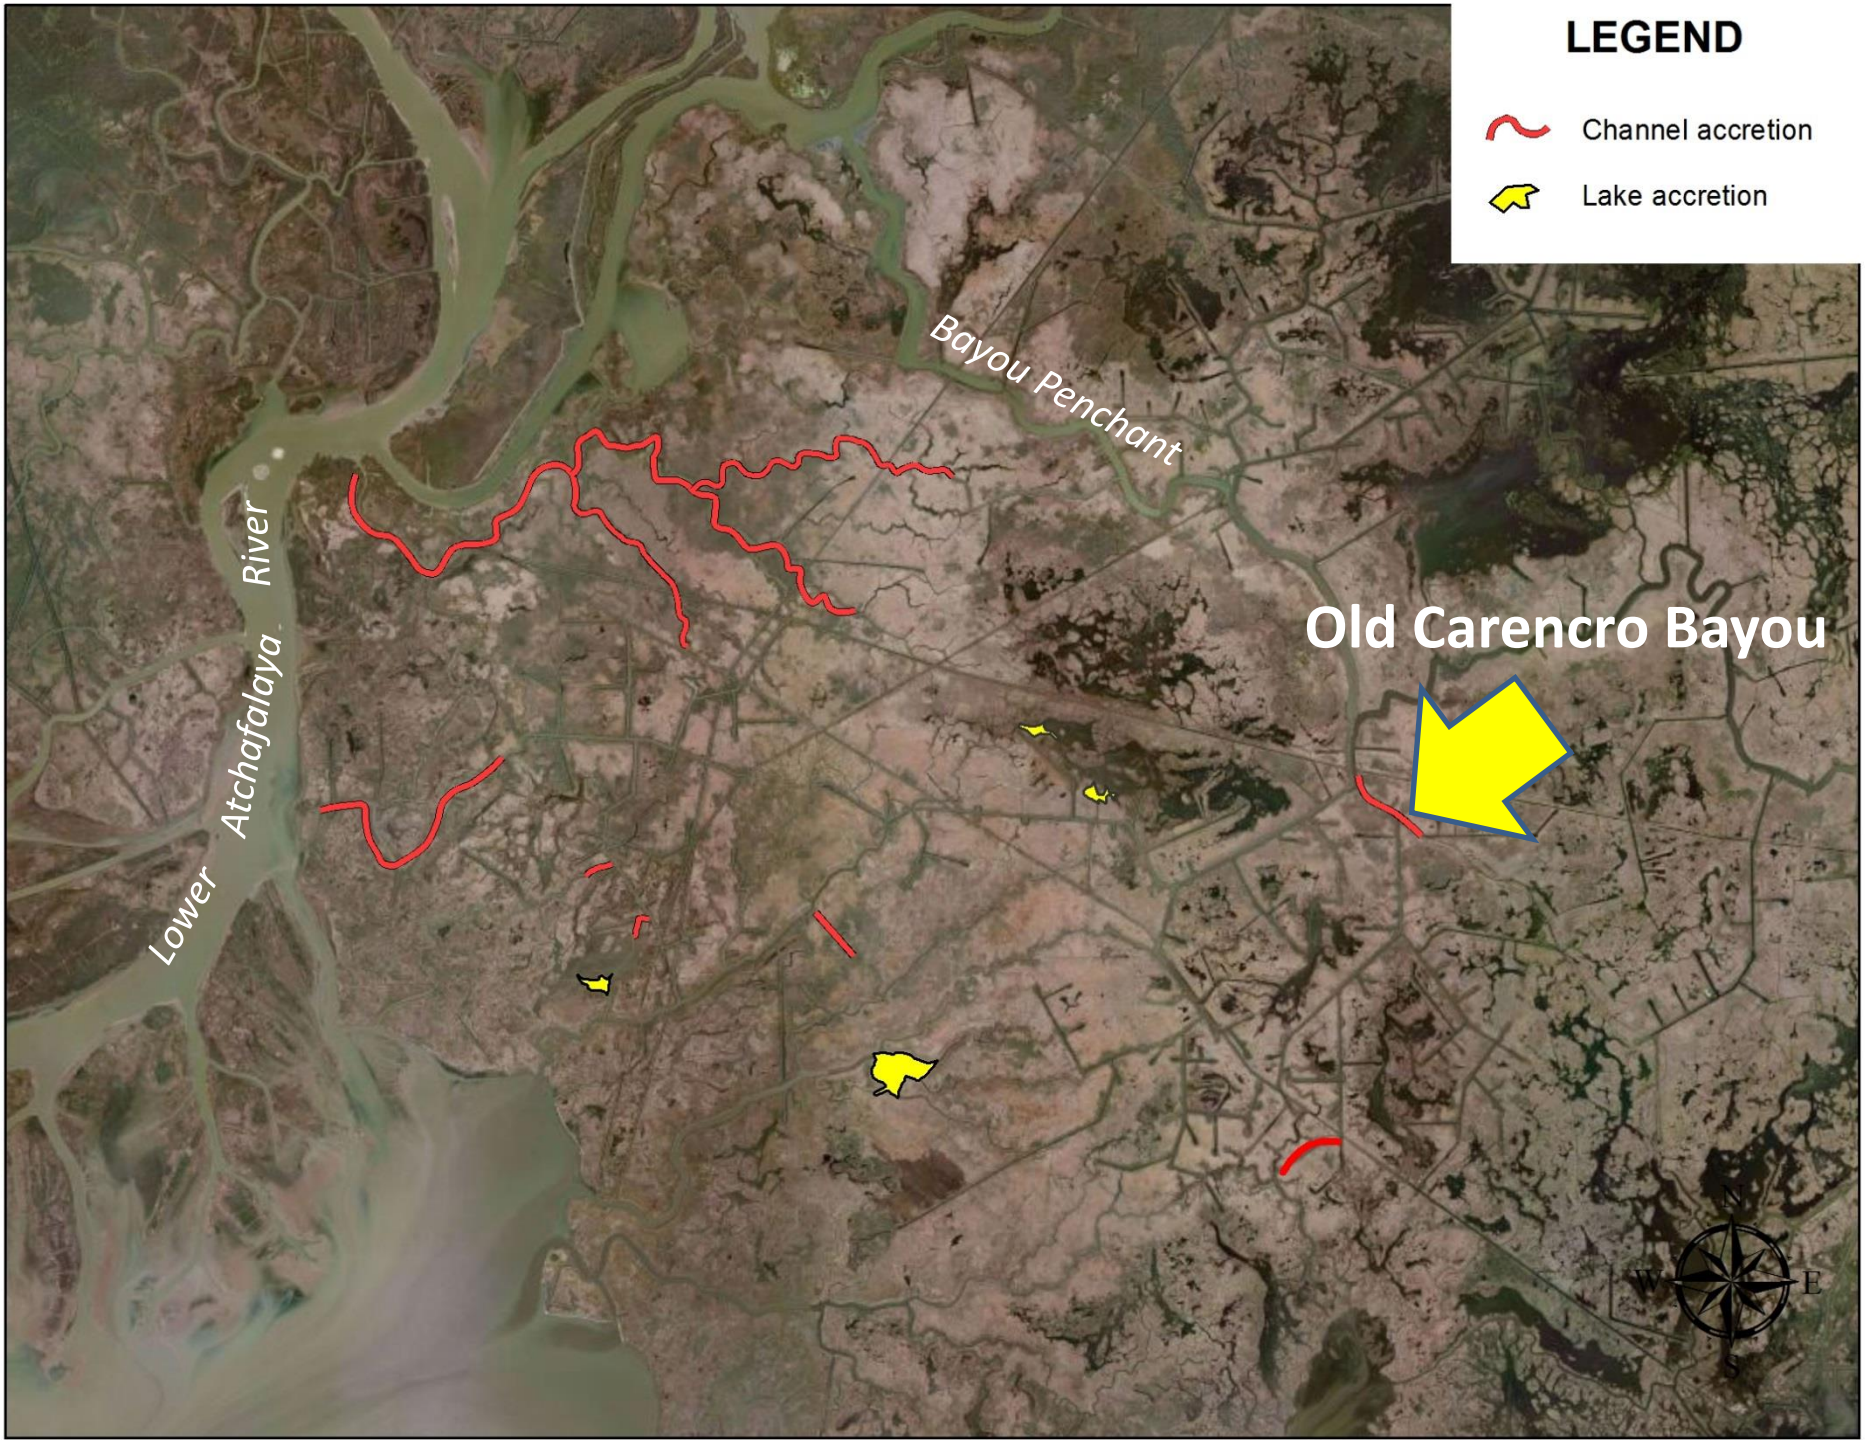

LEGEND

-  Channel accretion
-  Lake accretion

Old Carencro Bayou near Bayou Penchant

1998

Old Carencro Bayou near Bayou Penchant

Mar 2010 to Jan 2011

Depth	New Marsh BD (g/cm³)	Interior Marsh BD (g/cm³)
0 - 24 cm depth	0.269	0.046
24-48 cm depth	0.287	0.133